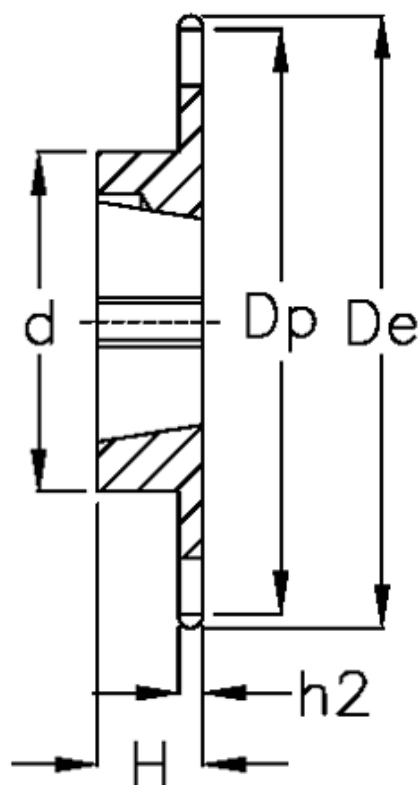

Data Sheet

Article number: 616031008028

Description: Taperbored sprocket 16 B-1 Z=28 simplex
for bushing 2517

Measures

C = 2.5
d = 110
De = 237.7
Dp = 226.85
For bush = 2517

For chain size = 1" x 17,02 mm
For chain type = 16 B-1
H = 45

h1 = 16.2
Material = Stål
Number of teeth = 28